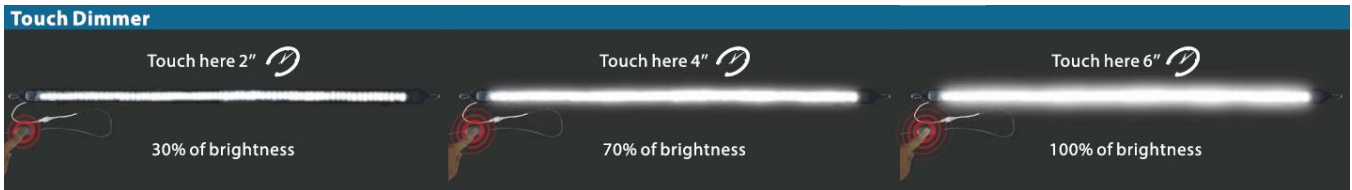

2. Can be dimmer from 10% - 100%.