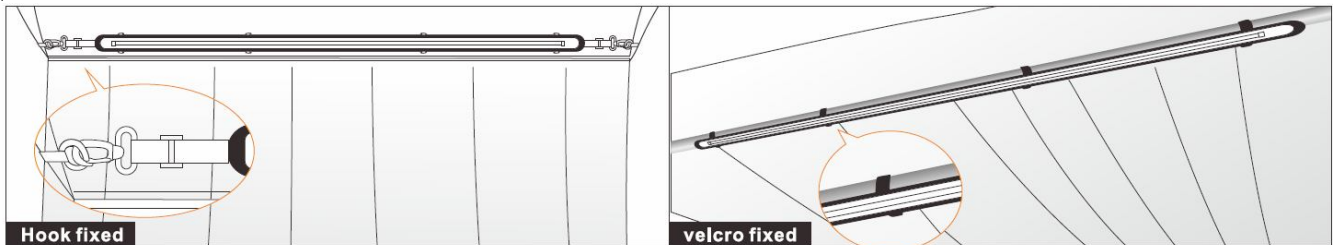

◆ **Installation**

◆ **Package**

Inner box: 158X187X88 MM

Outbox size: 470X360X390mm, 24pcs / ctns, 13.5kg/ctns