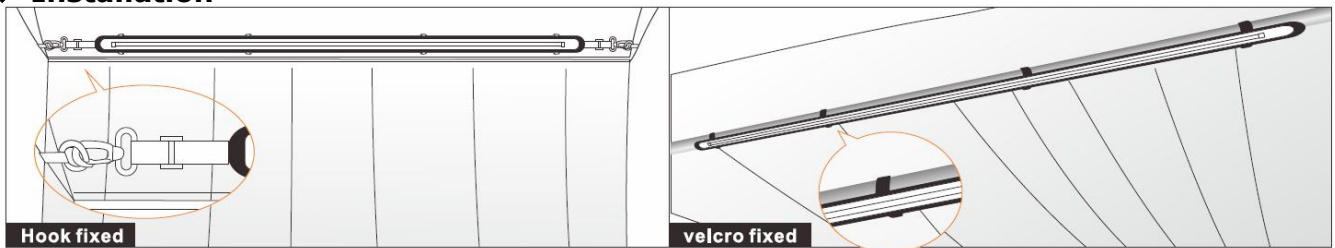

2. Can be dimmer from 10% - 100%.

◆ **Application**

1. Can provide the illumination for the outdoor camping and tent and RV.

2. Can replace the T8 tube for wildness illumination

◆ **Installation**

◆ **Package**