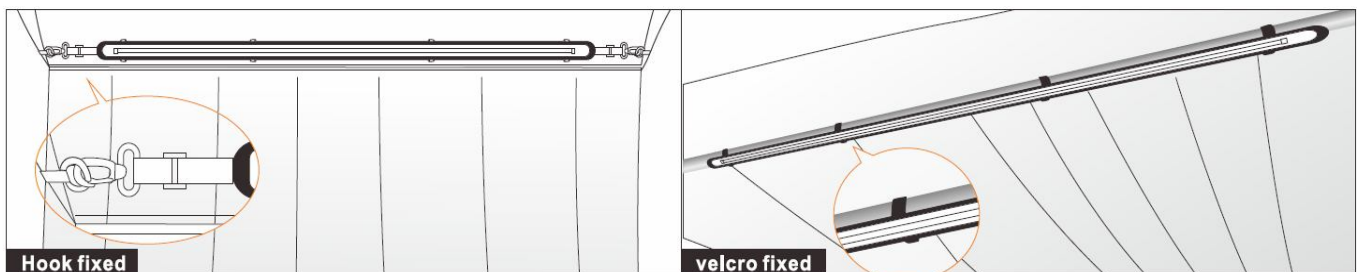

◆ Installation

◆ Package

Inner box: 158X155X88 MM

Outbox size: 470X330X390mm, 24pcs / ctns, 10.5 kg/ctns