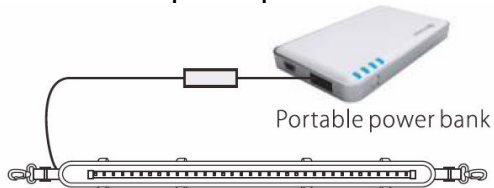

◆ **USB remote control system function.**

1. Can connect the "portable power bank" to work directly.

Can be driven by the portable power source

2. Turn on / off function and dimmer function

Remote Control

The brightness will be added from 10%-100%% smoothly

IP65 Watertproof

On / Off

The brightness will be declined from 100%-10%% smoothly