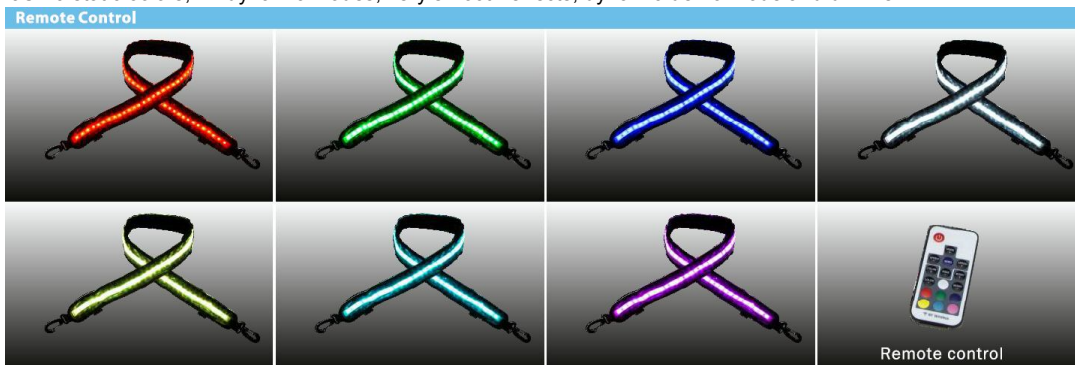

◆ Product pictures

◆ Main Parameter

Specification	
Product NO.:	1200MM Length: RS216-14W-S-RGB 600MM Length: RS126-7W-S-RGB
Product Name	RGB led camping light
Work Voltage	12 VDC
LED chip	1200MM Length: 72 pcs RGB LED, 600MM Length: 36 pcs RGB LED,
CCT	6000K led
Lumen	1200MM Length: 1100 LM / 6000K 600MM Length: 600LM / 6000K
RGB Controller	20 static colors, 22 dynamic modes, very smooth effects, dynamic demo mode and dimmer
Accessories	1PC X RGB 1200MM 12VDC LED Camping light or RGB 600MM 12VDC led camping light 1PC X Controller system. 1PC X Remote control 1PC X 5 meters connector wire with cigarette lighter 1PC X Cigarette lighter socket 1PC X Carry bag
Remote control distance	Max: 15 Meters
Work temperature	From -10°C to 60°C
IP rating	IP65 waterproof
Product weight	1200MM Length: Net:0.4Kg; Gross:0.45Kg 600MM Length: Net:0.4Kg; Gross:0.45Kg
Light size	1200X50X10MM / 600 X 50 X 10 mm
Certification	CE / RoHS / ERP

◆ **Application**

It is suit for Tent. car tent, vehicle, ship, RV , camping, outdoor travel etc

◆ **Product description**

1. Use the variable widely 12 VDC work voltage .
2. Provide the convenience for the wilderness illumination.
3. Use the special RGB controller system and remote control, then can turn on / off and dimmer this lamp easily and it has 20 static colors, 22 dynamic modes, very smooth effects, dynamic demo mode and dimmer

4. Cigarette connector plus 5.5 meter cable to connect to your vehicle.
5. With a cigarette lighter socket and clip, then can connect to the vehicle battery to use directly.
6. Easy folding structure for convenient package and storage.
7. Velcro wraps, hooks at the ends to allow for your easy installation.
8. The length of the hook can be adjustable.

9. IP65 waterproof can resistant to water, dust and moisture ingress.
10. Totally portable
11. 2 years warranty.

◆ **LED RGB controller system function.**

1. it has 20 static colors, 22 dynamic modes, very smooth effects, dynamic demo mode and dimmer