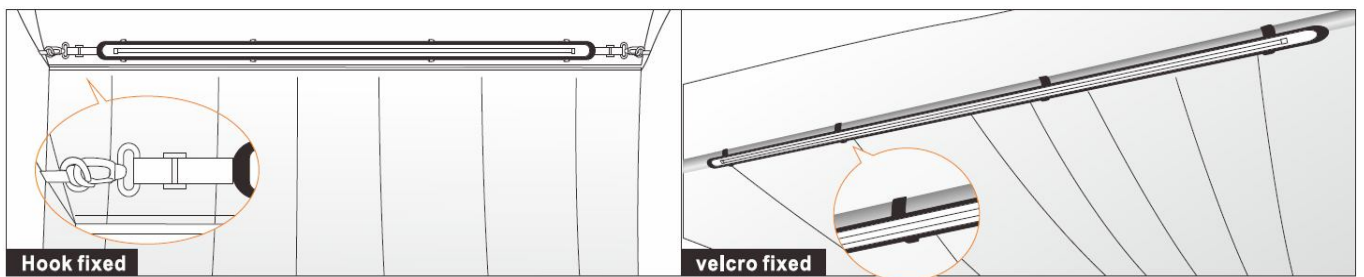

◆ **Application**

1. Can provide the illumination for the outdoor camping and tent and RV.

2. Can replace the T8 tube for wilderness illumination

◆ **Installation**

◆ **Package**

Inner box: 1200MM Length: 158X155X88 MM;