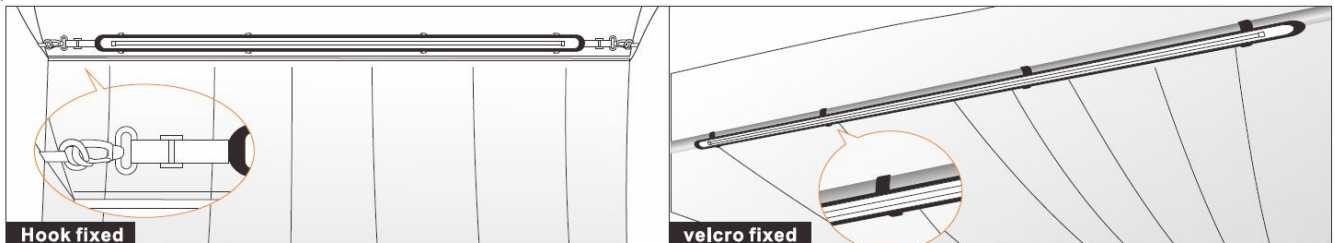

◆ **Installation**

◆ **Package**

Inner box: 158X187X88 MM

Outbox size: 470X360X390mm, 24pcs / ctns, 13.5kg/ctns